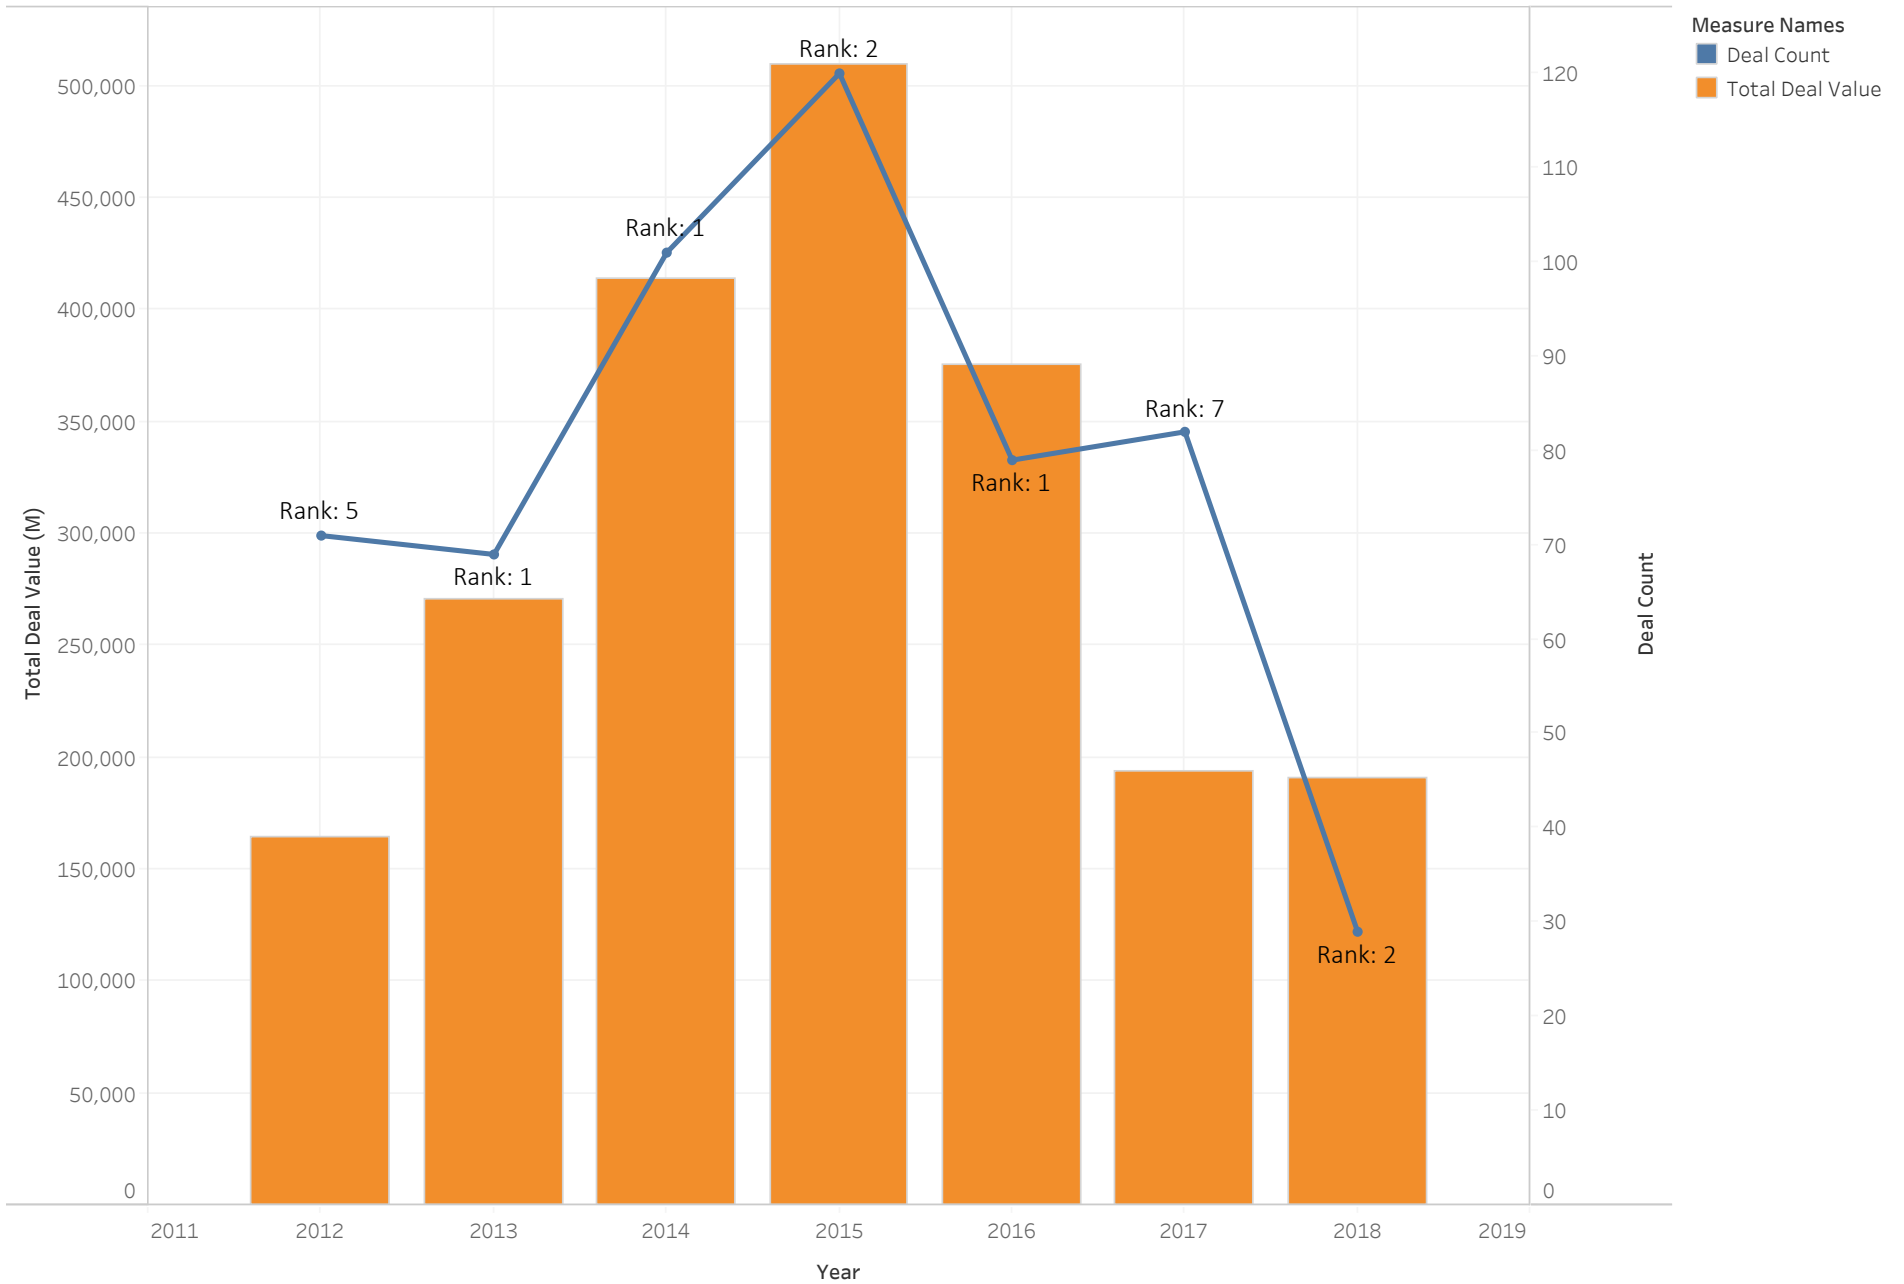

Wachtell Lipton Rosen & Katz League Trends

The trends of Total Deal Value and Deal Count for Year. Color shows details about Total Deal Value and Deal Count. For pane Sum of Deal Count: The marks are labeled by sum of Rank. The view is filtered on sum of Total Deal Value, which keeps all values.